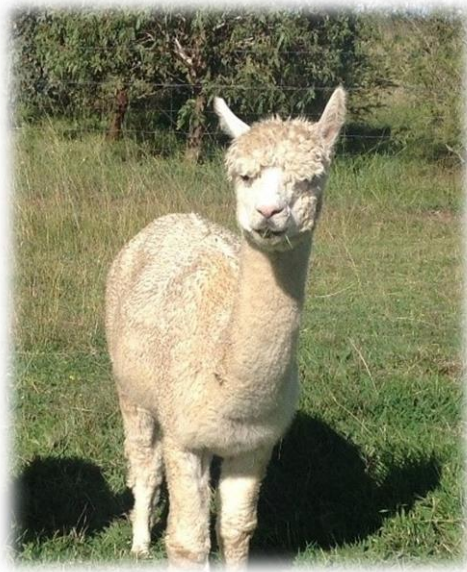

Kia Ora View Amari

IAR 191925
DOB 12/02/2014
Solid White

Mating: Forestglen Saxon LMD
07.01.2017

Attractive girl with lovely density. Cria not included

2016 fleece stats: 26.8m, 5.3SD, 79.6%CF

\$1100 inc gst

Green Gully Ruby

IAR 131040
DOB 19.03.2009
Medium Fawn

Mating: Millduck Lincoln LMD 11/03.2017

Ruby is a sweet natured reliable breeding female who produces show quality cria. She would be well suited to a new breeder