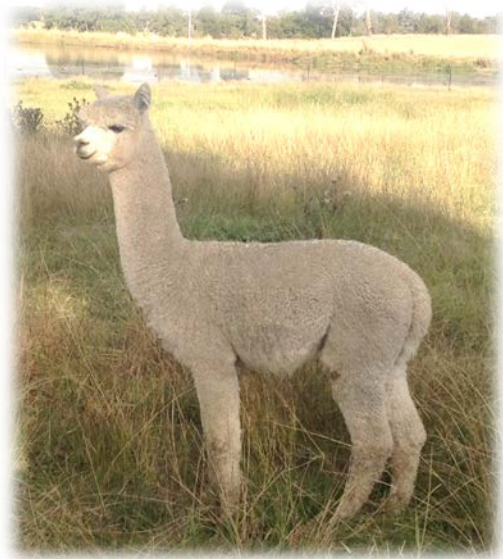

Green Gully Ned Kelly

IAR 172370

DOB 23.02.2014

Solid White

Sire: Alpha Centauri Outlaw

Ned is a solid white male with presence and frame. His fleece is long and very soft handling. He combines classic genetics (Adori Altaz and ElySION Jupiter) and is ready to work. This is a reluctant sale as he is surplus to our needs.

2016: 19.4m, 4.0SD, 99.1 %CF

SOLD

Green Gully Solitaire

IAR 221281
DOB 25.12.2015
Solid Light Fawn
Sire: Sunline Elvis

This young male just keeps improving with age. We are excited to offer him for sale so that others can benefit from the magic created by Sunline Elvis

2016: 17.9m, 4.4SD, 98.4 %CF

\$2200 inc gst

Green Gully Reagan

IAR 221289
DOB 30.01.2016
Solid Light /MedFawn
Sire: Millduck Lincoln

Reagan's dam has produced broad ribbon winners. This boy has some colour variation across his body however the consistent crimp extending well into his extremities makes him worthy of consideration.

2016: 18.2m, 3.6SD, 99.4 %CF

\$1500 inc gst

Green Gully Xanthus

IAR 221279
DOB 20.12.2015
Solid Medium Fawn
Sire: Millduck Lincoln

This attractive Lincoln son is from a super fine dam. Xanthus has attributes that are 'typical' of Lincoln progeny and he was recently part of a winning sires progeny group at Toowoomba Royal Show