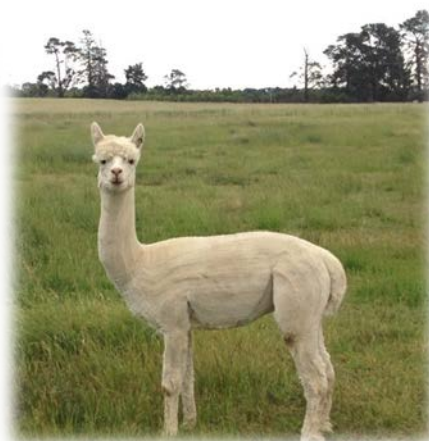

Green Gully Alpacas

Potential Stud Males

All of these males are conformationally correct.

Their fleeces are of superior quality, offering various traits.

They have been halter trained and have been blue ribbon winners at AAA Regional Shows

Green Gully Ned Kelly

IAR 172370

DOB 23.02.2014

Solid White

Sire: Alpha Centauri Outlaw

Ned is a solid white male with presence and frame. His fleece is long and very soft handling. He combines classic genetics (Adori Altaz and ElySION Jupiter) and is ready to work. This is a reluctant sale as he is surplus to our needs.

2016: 19.4m, 4.4SD, 98.0 %CF

\$2200 inc gst

Green Gully Trojan

IAR 205932

DOB 02.02.2015

Solid Black

Sire: Longueville Park Brigalow

A rare offering from our best black female (GG Temptress) the fineness of this male is hard to overlook

2016: 19.4m, 4.0SD, 99.1 %CF

SOLD

Green Gully Solitaire

IAR 221281
DOB 25.12.2015
Solid Light Fawn
Sire: Sunline Elvis

This young male just keeps improving with age. We are excited to offer him for sale so that others can benefit from the magic created by Sunline Elvis